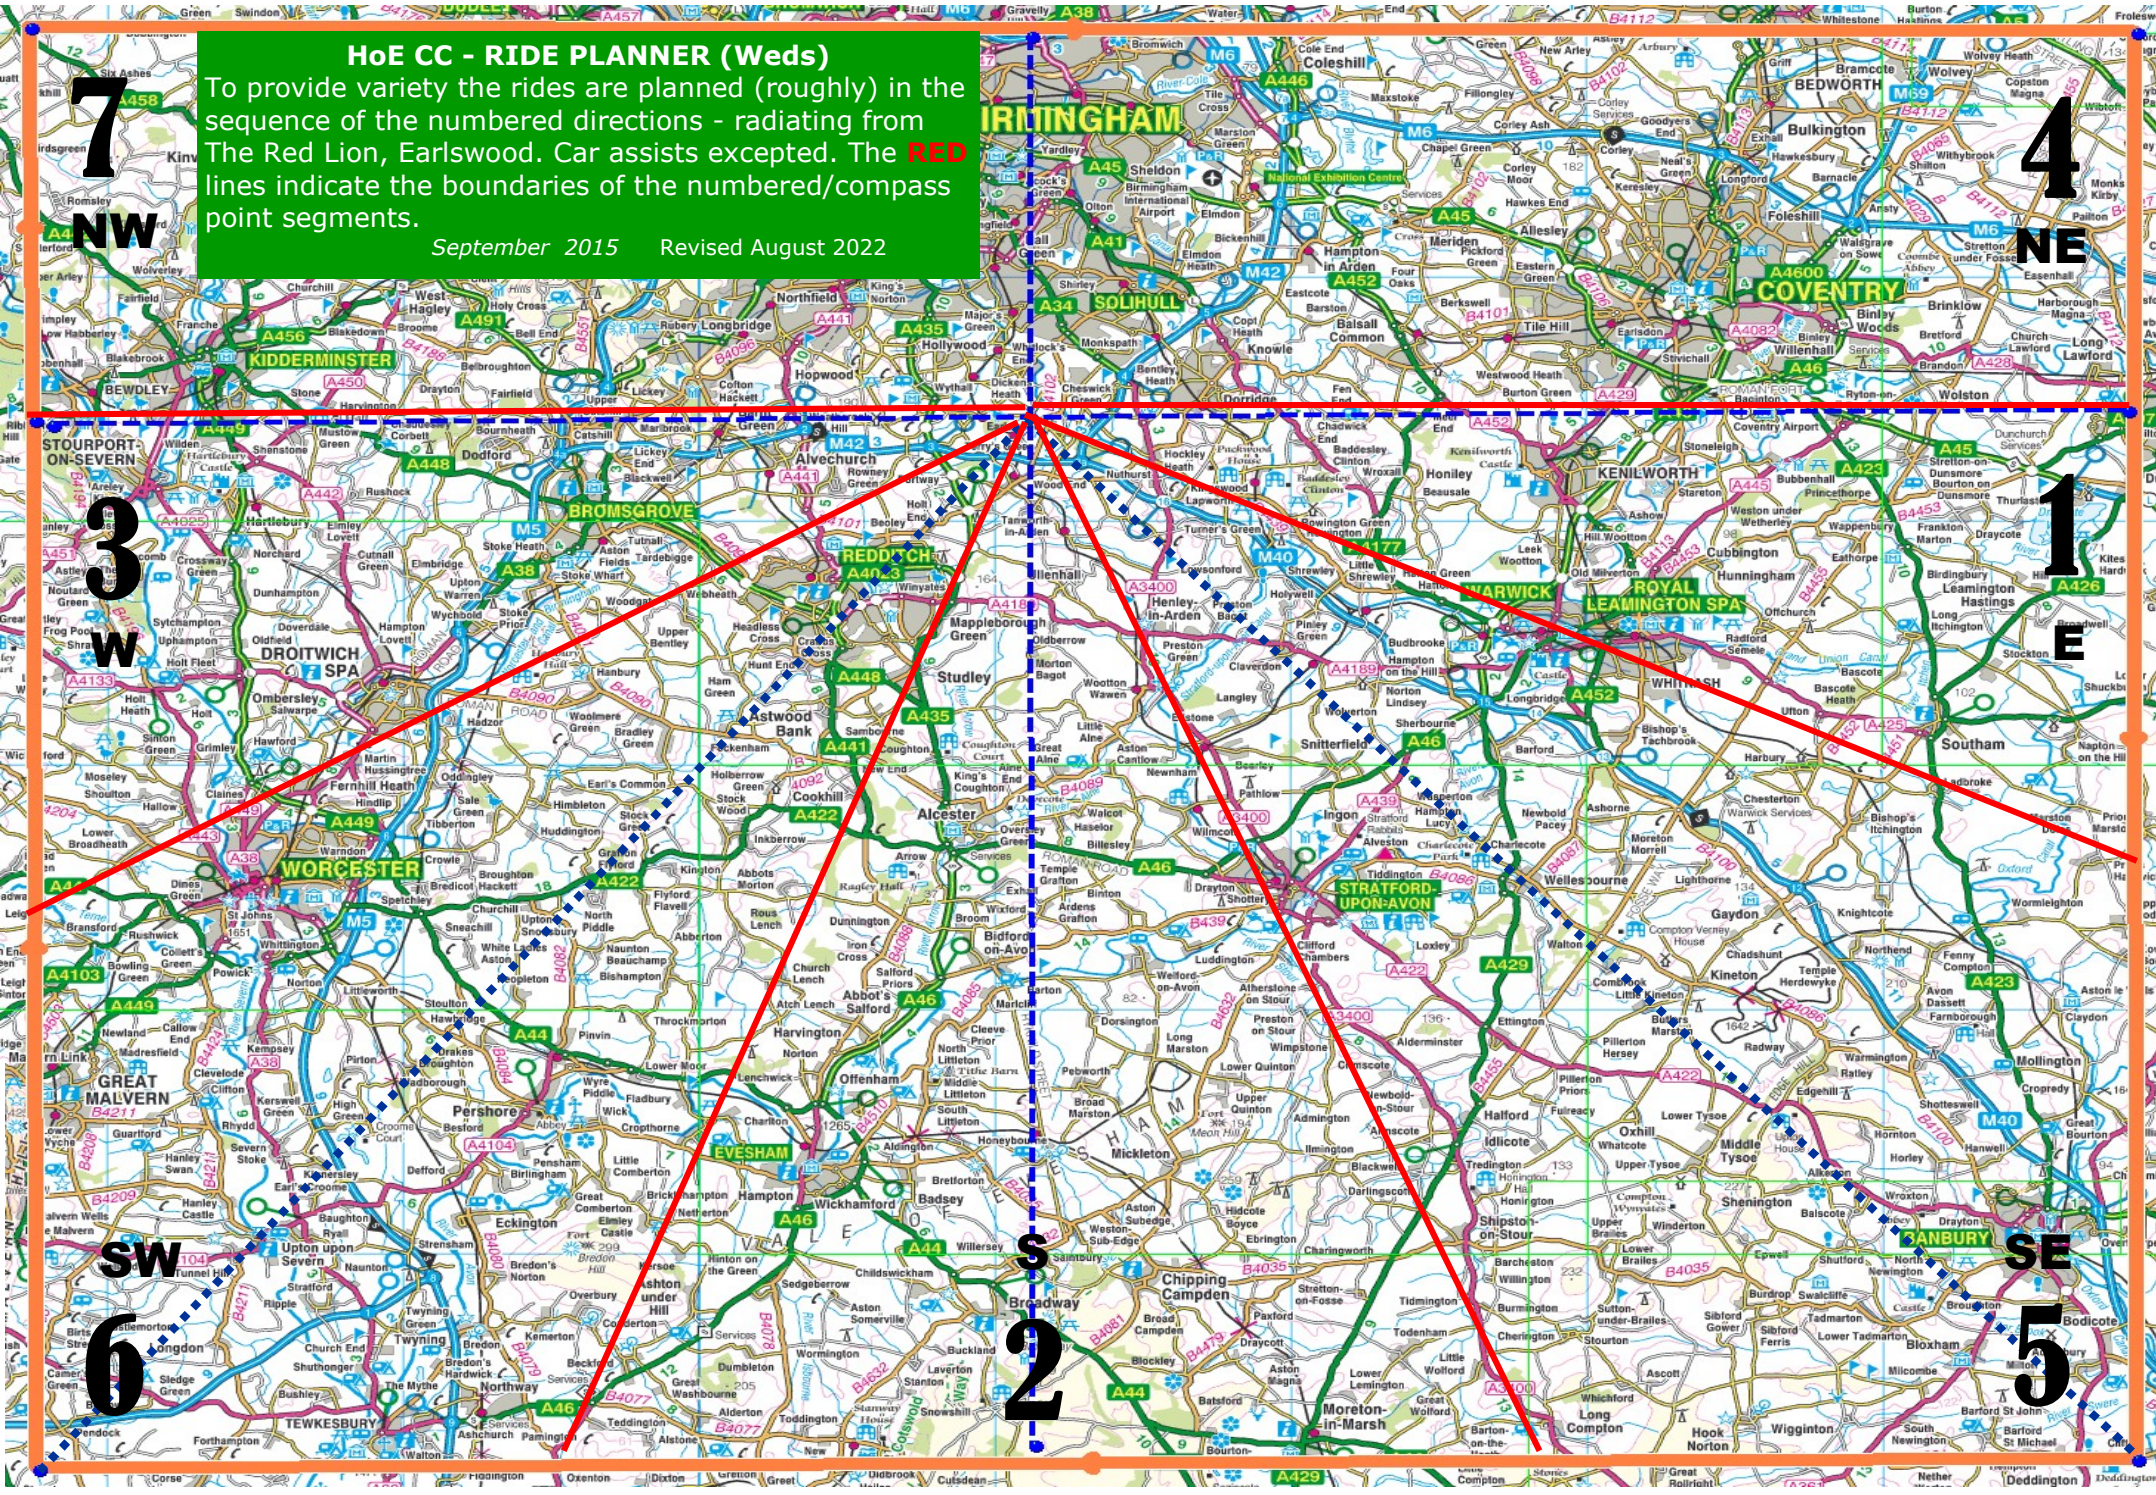

HoE CC - RIDE PLANNER (Weds)

To provide variety the rides are planned (roughly) in the sequence of the numbered directions - radiating from The Red Lion, Earlswood. Car assists excepted. The **RED** lines indicate the boundaries of the numbered/compass point segments.

September 2015 Revised August 2022

7

NW

3

W

SW

6

IRLINGTONHAM

SOLIHULL

REDDITCH

ALCESTER

2

4

NE

1

E

SE

5

COVENTRY

WARWICK

ROYAL LEAMINGTON SPA

STRATFORD-UPON-AVON

SANBURY

KIDDERMINSTER

WORCESTER

GREAT MALVERN

PERSHORE

TEWKESBURY

BROMSGROVE

ASTON

EVESHAM

WICKHAMFORD

CHIPPING CAMPDEN

MORETON-IN-MARSH

2

SE

5

COVENTRY

WARWICK

ROYAL LEAMINGTON SPA

STRATFORD-UPON-AVON

SANBURY

KIDDERMINSTER

WORCESTER

GREAT MALVERN

PERSHORE

TEWKESBURY

BROMSGROVE

ASTON

EVESHAM

WICKHAMFORD

CHIPPING CAMPDEN

MORETON-IN-MARSH